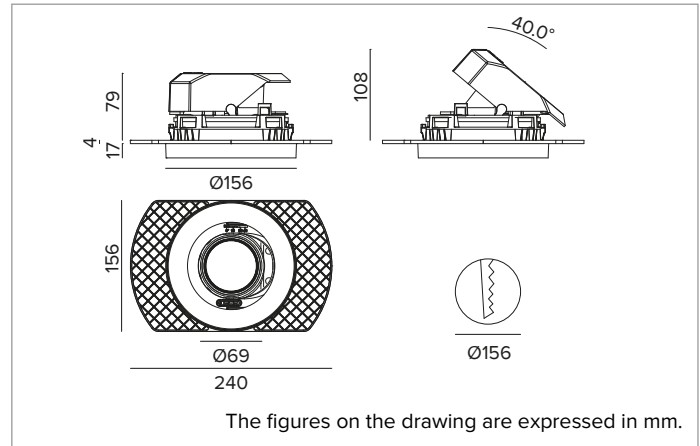

1T8580ELTR | CTEVO ARCHITECTURAL 160

Adjustable recessed LED projector in a trimless version

		3500K	H(m)	D(m)	Emax(lx)
		Ra90		10°	
		Fixture Power	14W	1	0.18
		Source Flux	1196lm	2	0.35
		Fixture Flux	941lm	3	0.53
		Efficacy	66lm/W	4	0.70
TS1371	Imax=14464cd/klm	Imax	17299cd	5	0.88

CCT nominal: 3500K

Lifetime (L80/B10): >50000h tq +25°C

ILLUMINOTECHNICAL CHARACTERISTICS

NSP - precision optics with a black silicone cut off ring. Version with a convex faceted highly reflective anodised aluminium reflector and a holographic diffusion filter. UGR<19 (EN 12464-1).

Optic: REFLECTOR

Beam angles: NSP

Optical efficiency: 79%

Fixture flux: 941lm

Luminous efficacy: 66lm/W

Photobiological safety: Compliant with RG1 low risk group

MECHANICAL CHARACTERISTICS

Die-cast white painted anodised aluminium body and dissipator. White colour cover. The optical unit can be adjusted up to 40° on the vertical plane with a mechanical beam locking system and a graduated scale, and 358° on the horizontal plane. Trimless version with a load-bearing element for installation and finishing in plasterboard.