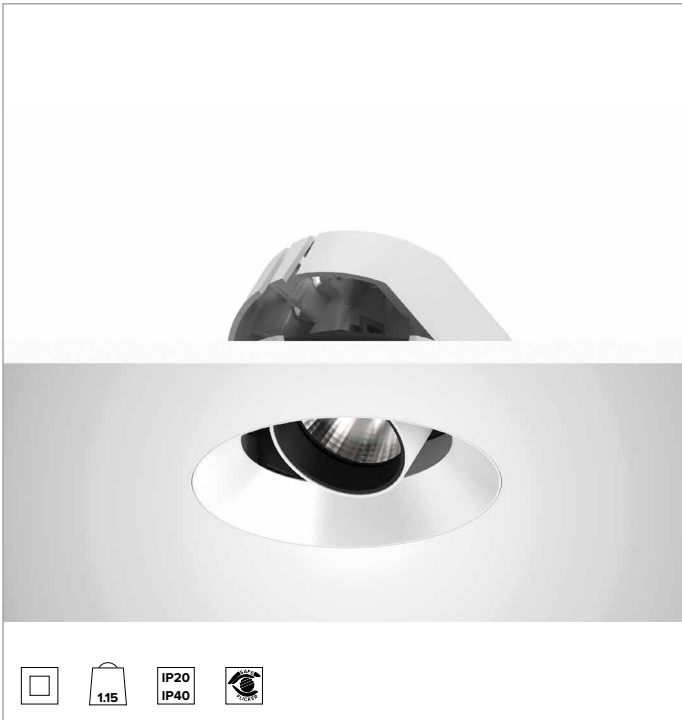

1T8580ELTR | CTEVO ARCHITECTURAL 160

Adjustable recessed LED projector in a trimless version

		3500K	H(m)	D(m)	Emax(lx)
		Ra90		10°	
		Fixture Power	14W	1	0.18
		Source Flux	1196lm	2	0.35
		Fixture Flux	941lm	3	0.53
		Efficacy	66lm/W	4	0.70
TS1371	Imax=14464cd/klm	Imax	17299cd	5	0.88

CCT nominal: 3500K

Lifetime (L80/B10): >50000h tq +25°C

ILLUMINOTECHNICAL CHARACTERISTICS

NSP - precision optics with a black silicone cut off ring. Version with a convex faceted highly reflective anodised aluminium reflector and a holographic diffusion filter. UGR<19 (EN 12464-1).

Optic: REFLECTOR

Beam angles: NSP

Optical efficiency: 79%

Fixture flux: 941lm

Luminous efficacy: 66lm/W

Photobiological safety: Compliant with RG1 low risk group

MECHANICAL CHARACTERISTICS

Die-cast white painted anodised aluminium body and dissipator. White colour cover. The optical unit can be adjusted up to 40° on the vertical plane with a mechanical beam locking system and a graduated scale, and 358° on the horizontal plane. Trimless version with a load-bearing element for installation and finishing in plasterboard.

Colour and finish: Plaster white

Weight: 1.15Kg

Version: TRIMLESS

Degree of protection: IP20 for recessed part

Degree of protection: IP40 for exposed part

ELECTRICAL CHARACTERISTICS

Integrated electronic ON-OFF driver. Luminaire compliant with EN 60598-2-22 for power supply from a centralised emergency system CPSS (Central Power Supply System), not incorporated in the luminaire - high risk areas excluded. The default power and flux are 100% in AC and 100% in DC.